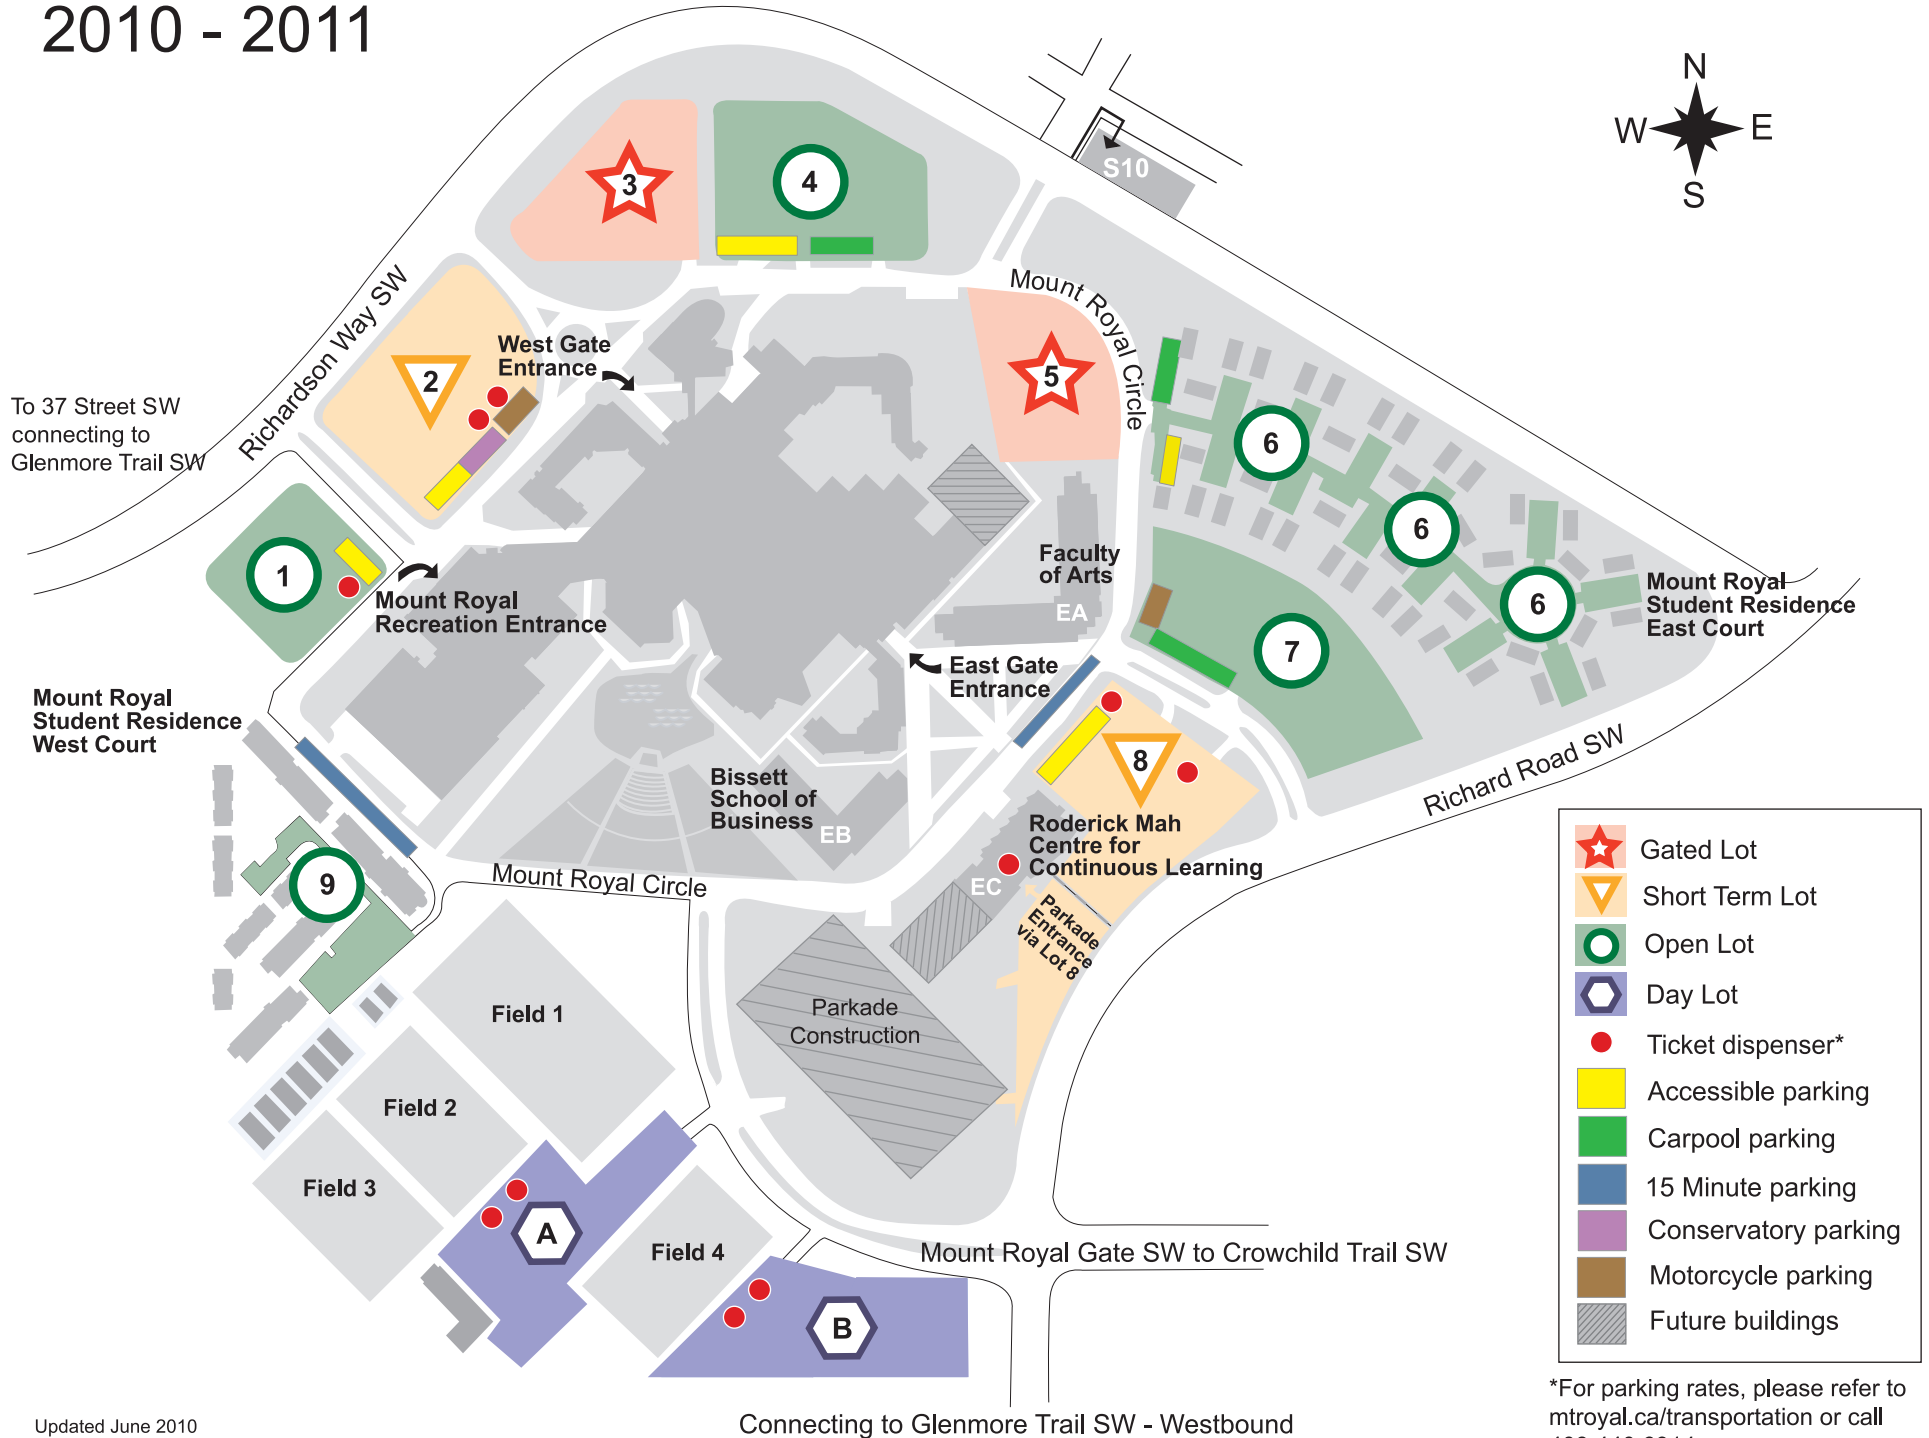

Parking at Mount Royal University 2010 - 2011

- Gated Lot
- Short Term Lot
- Open Lot
- Day Lot
- Ticket dispenser*
- Accessible parking
- Carpool parking
- 15 Minute parking
- Conservatory parking
- Motorcycle parking
- Future buildings

*For parking rates, please refer to mtroyal.ca/transportation or call 403.440.6914